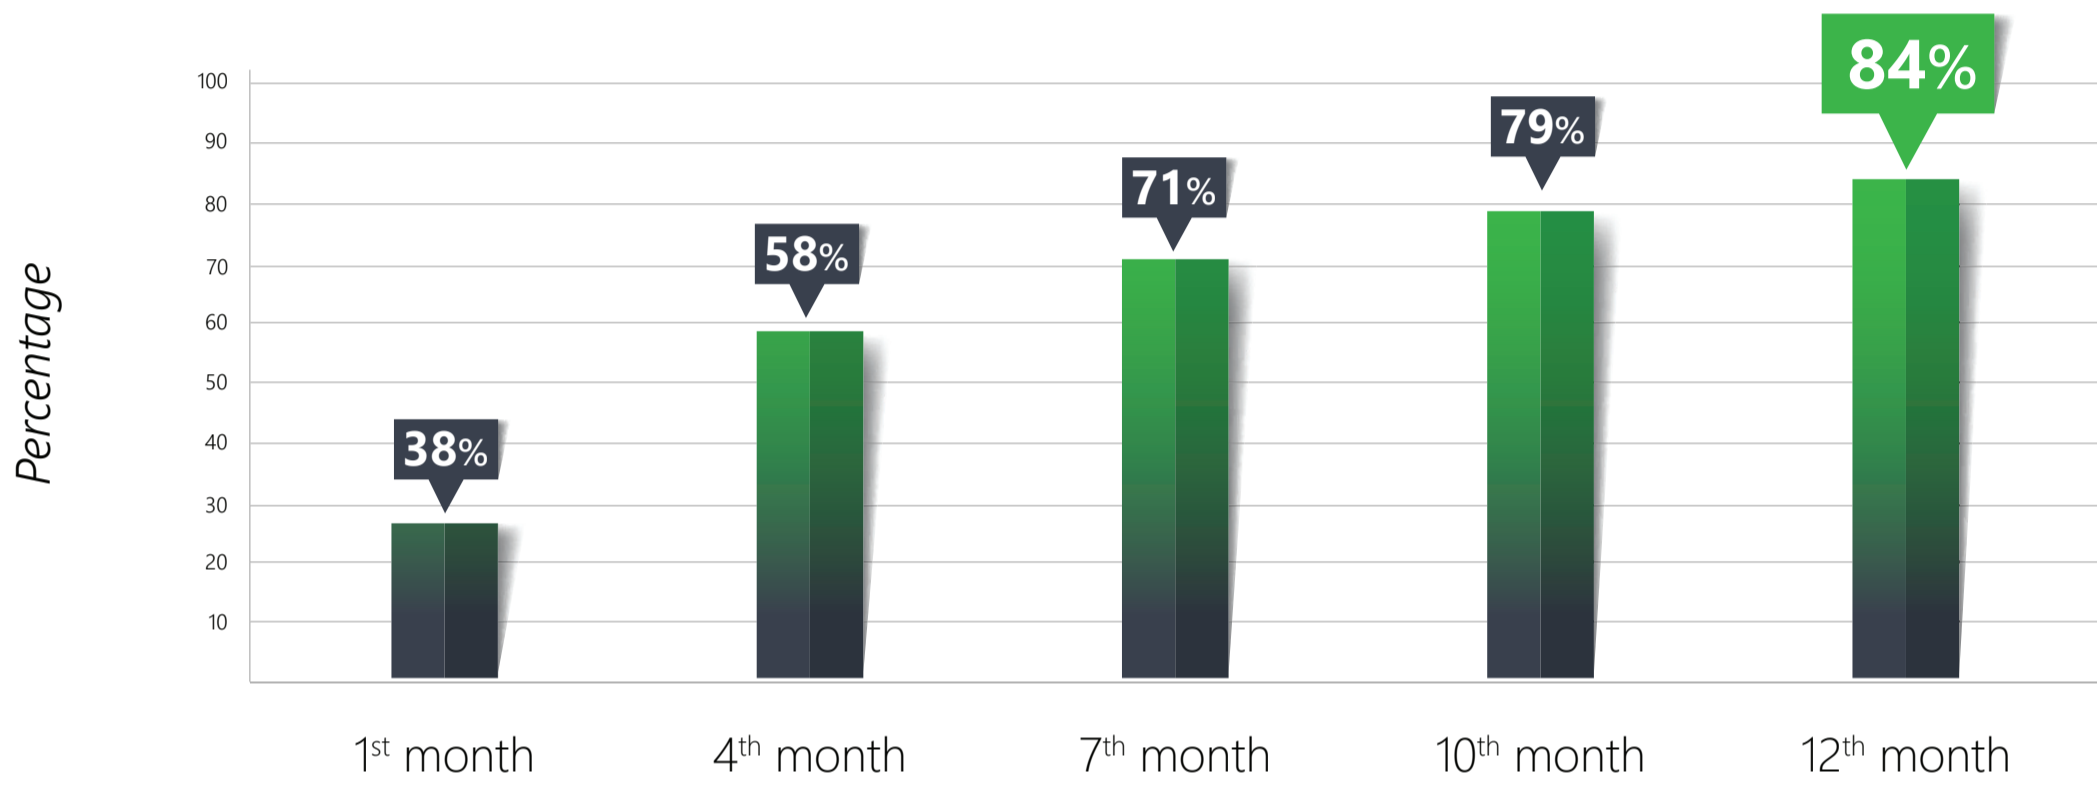

Compliance Score Doubled

for one of India's leading e-commerce company.

Are your processes
Enabling or Hindering your vendors
to achieve 100% compliance?

The perfect compliance ecosystem for your vendors, the S.E.A.L Engine is the first of its kind AI & Machine Learning driven audit platform in India, enabling compliance at a click.